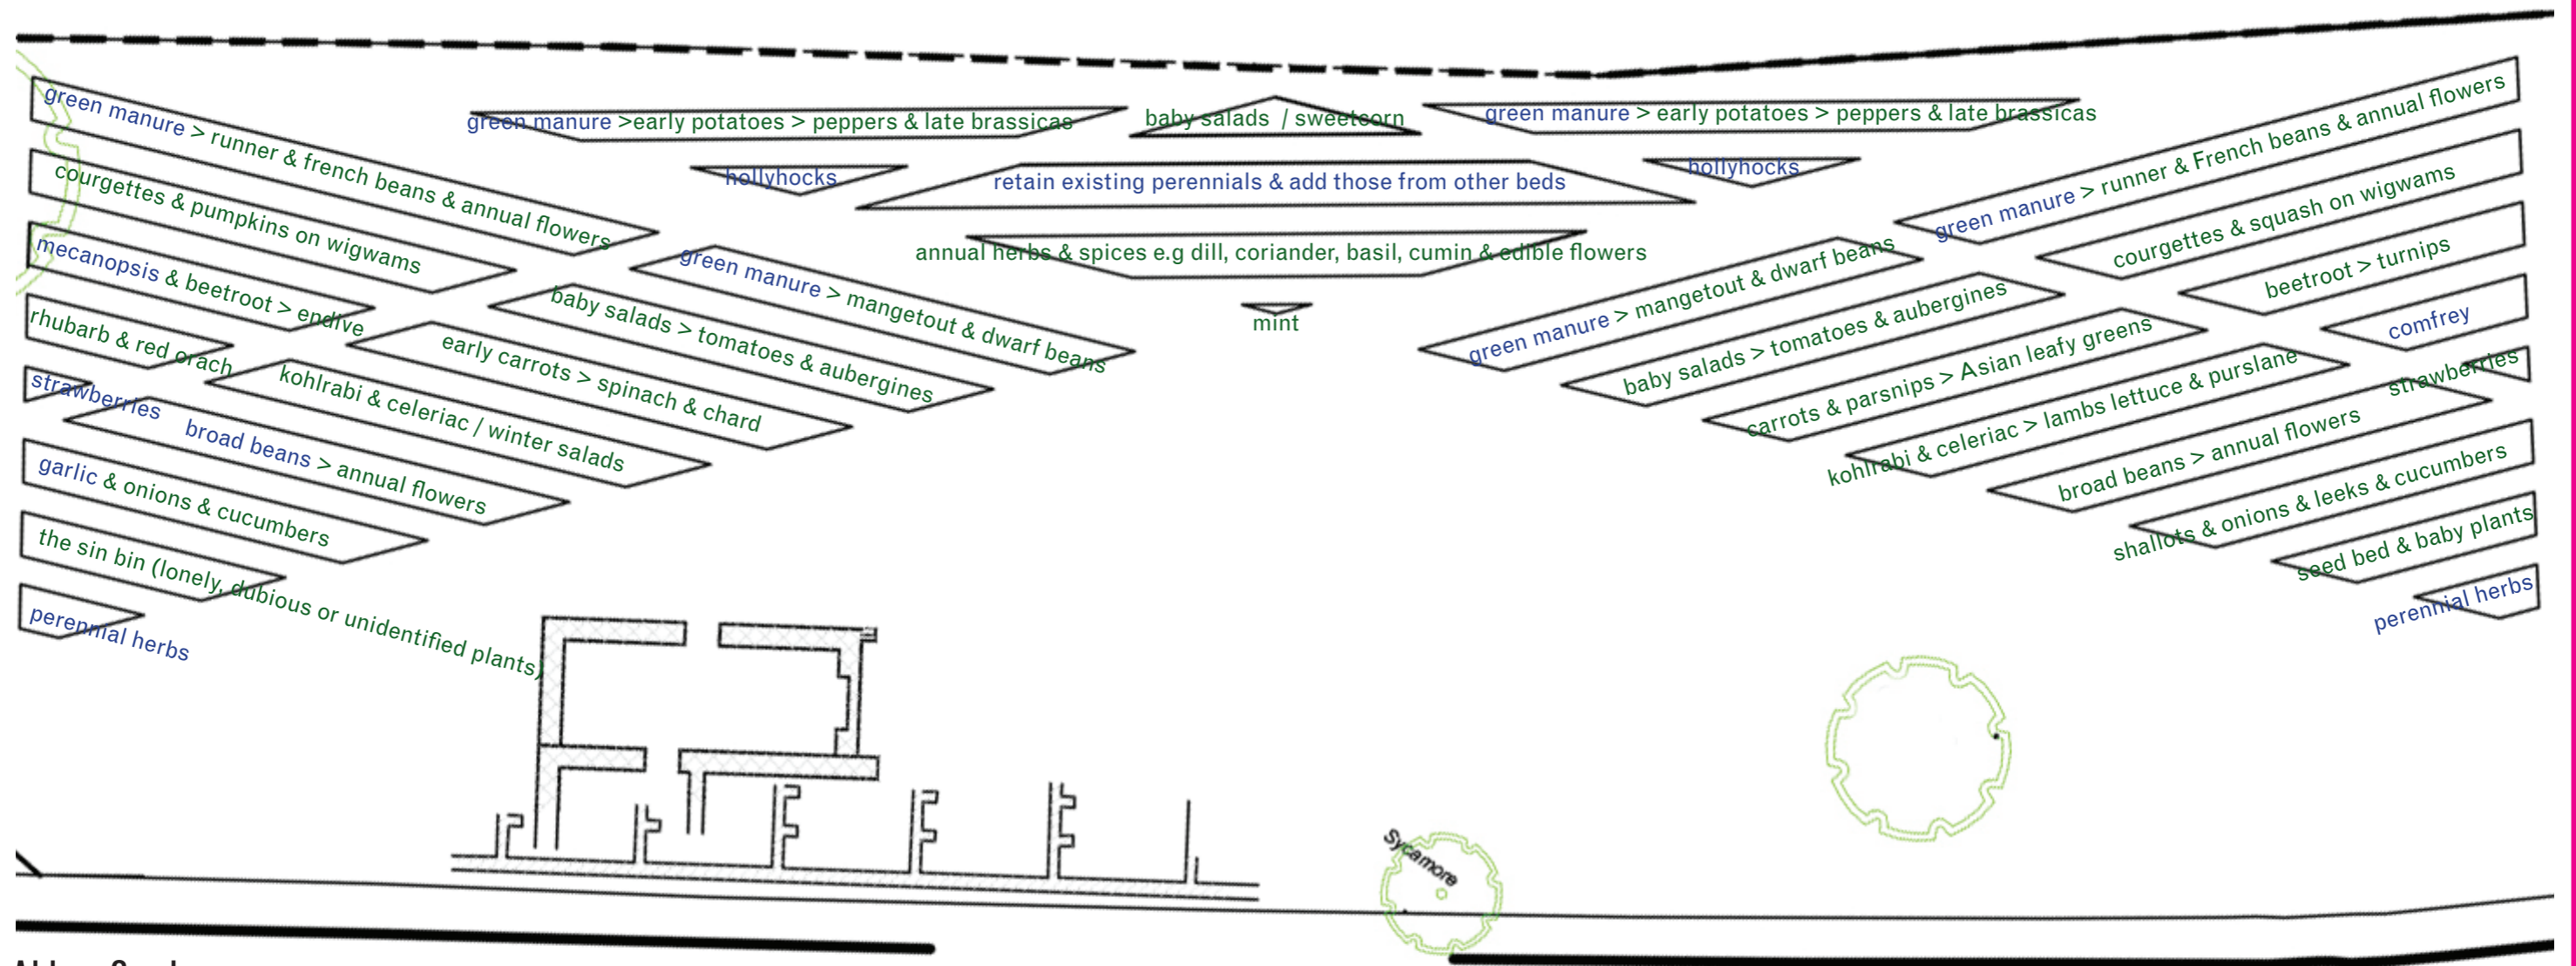

WHAT WILL THE HARVEST BE?

2010 PLANTING PLAN

Abbey Gardens
Baker's Row
London E15 3NF

www.whatwilltheharvestbe.com

www.abbeygardens.org

designed by Somewhere
www.somewhere.org.uk